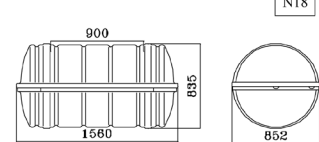

Equipment packs are sealed in strong watertight bags, secured to the internal safety line of the liferafts. Approved EPIRB may also be included on request.

A PACK CONTAINER

W 66.14"
D 41.34"
H 45.27"

B PACK CONTAINER

W 66.14"
D 37.01"
H 39.76"

INCLUDED EQUIPMENT

(Pictures are indicative)