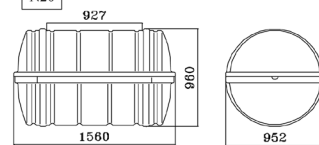

Equipment packs are sealed in strong watertight bags, secured to the internal safety line of the liferafts. Approved EPIRB may also be included on request.

A PACK CONTAINER

W 66.14"
D 41.34"
H 45.27"

B PACK CONTAINER

W 66.14"
D 37.01"
H 39.76"

INCLUDED EQUIPMENT

(Pictures are indicative)